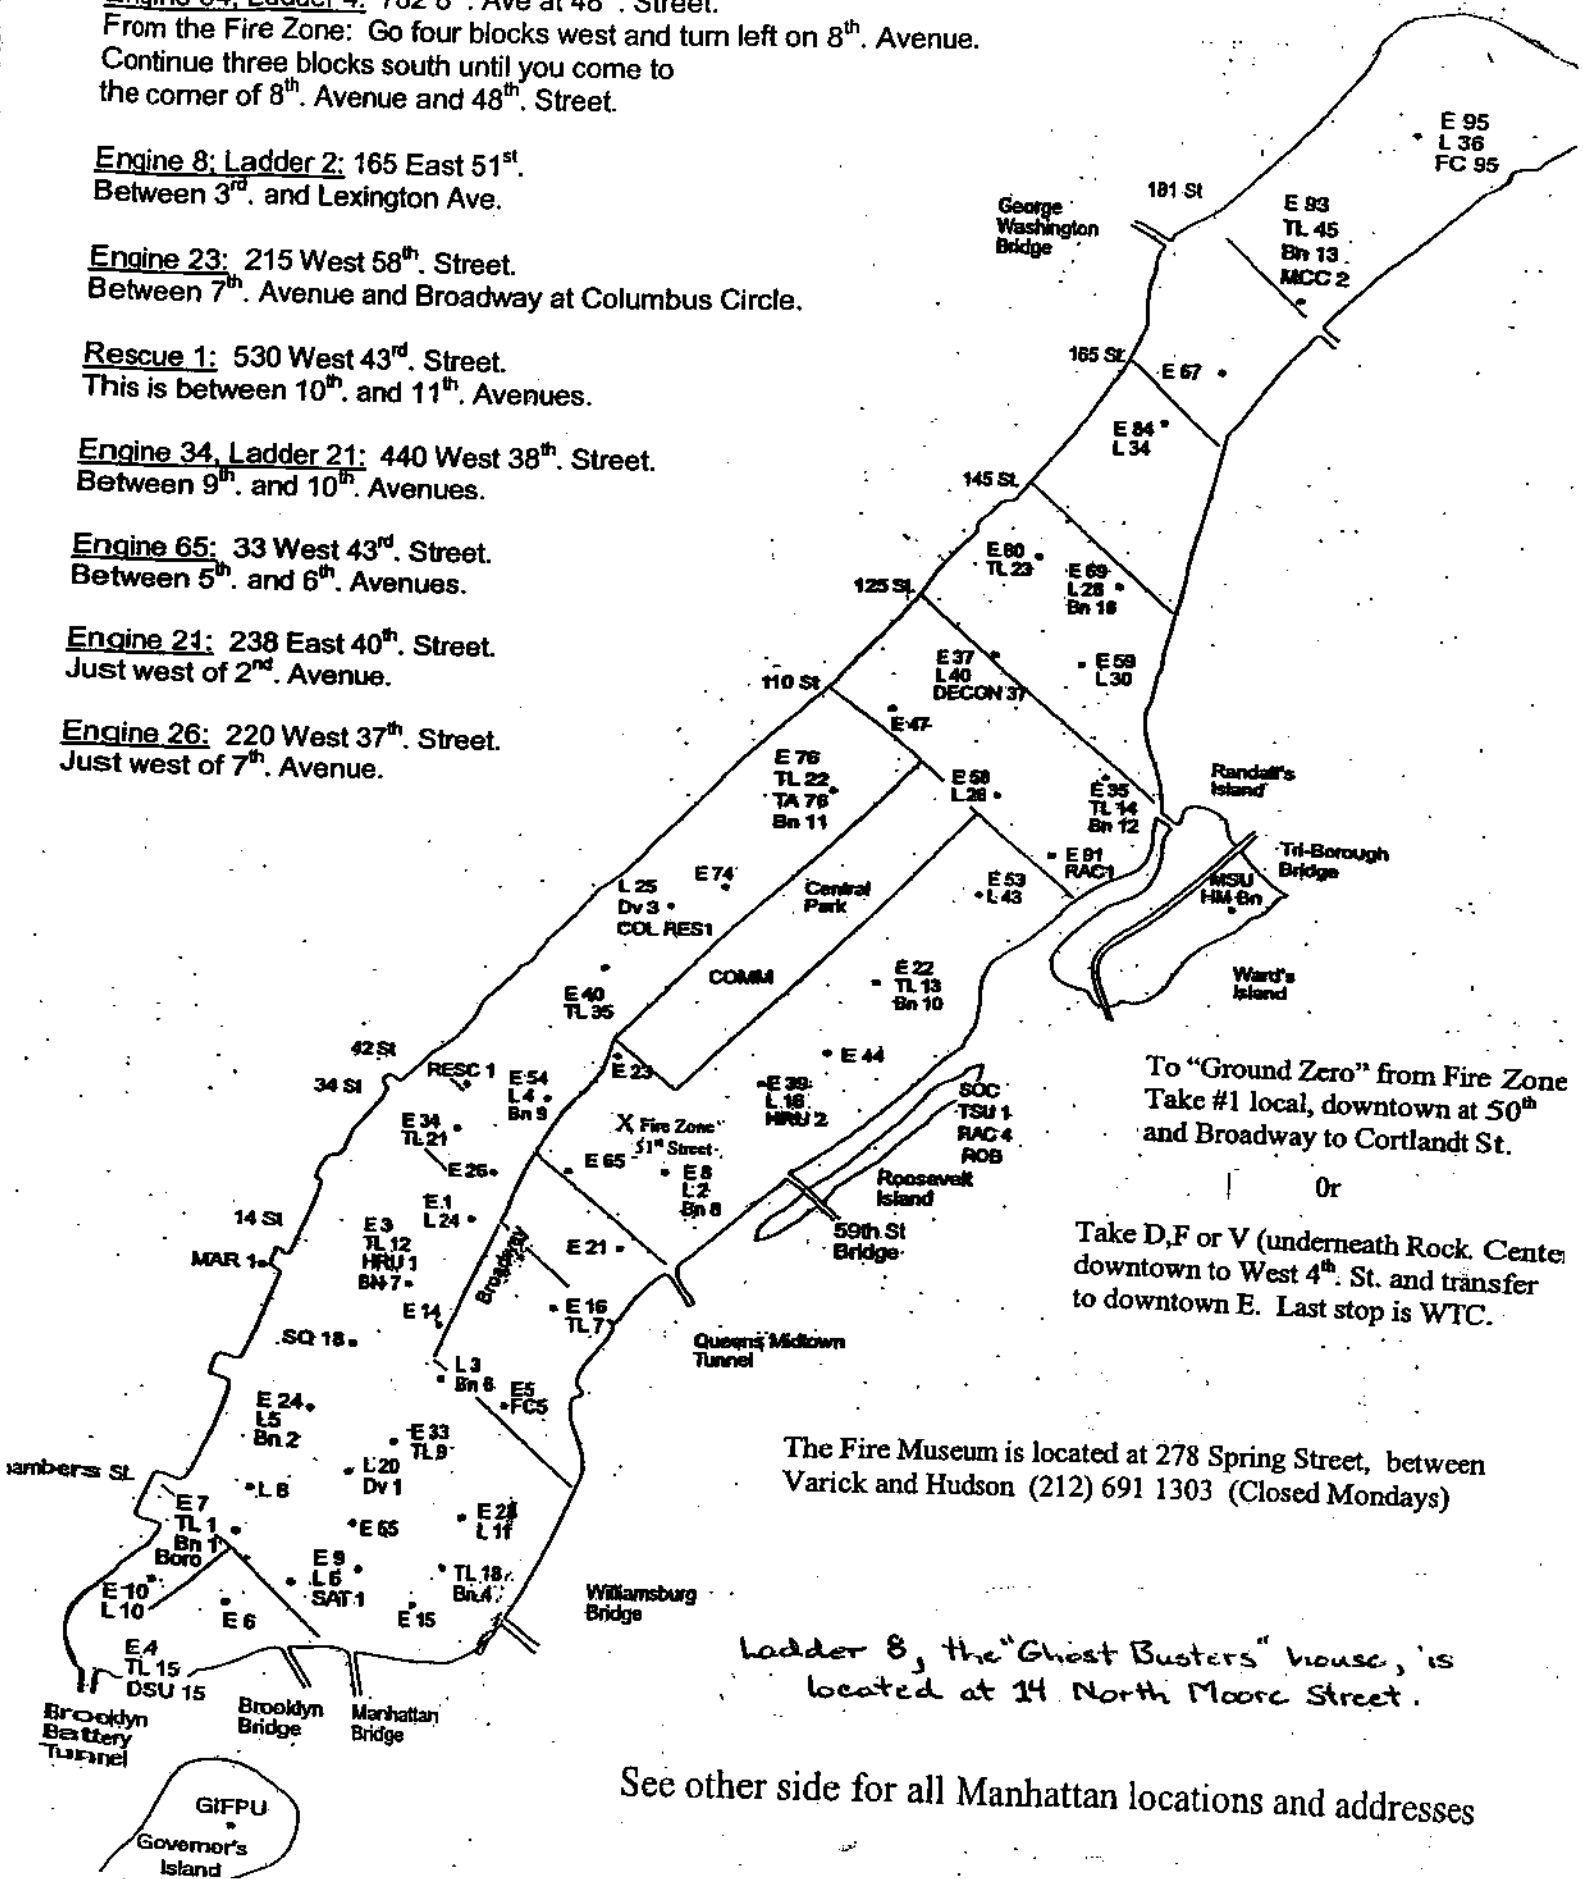

# Where Are The Closest Fire Houses?

Engine 54; Ladder 4: 782 8<sup>th</sup>. Ave at 48<sup>th</sup>. Street.

From the Fire Zone: Go four blocks west and turn left on 8<sup>th</sup>. Avenue.

Continue three blocks south until you come to the corner of 8<sup>th</sup>. Avenue and 48<sup>th</sup>. Street.

Engine 8; Ladder 2: 165 East 51<sup>st</sup>.

Between 3<sup>rd</sup>. and Lexington Ave.

Engine 23: 215 West 58<sup>th</sup>. Street.

Between 7<sup>th</sup>. Avenue and Broadway at Columbus Circle.

Rescue 1: 530 West 43<sup>rd</sup>. Street.

This is between 10<sup>th</sup>. and 11<sup>th</sup>. Avenues.

Engine 34; Ladder 21: 440 West 38<sup>th</sup>. Street.

Between 9<sup>th</sup>. and 10<sup>th</sup>. Avenues.

Engine 65: 33 West 43<sup>rd</sup>. Street.

Between 5<sup>th</sup>. and 6<sup>th</sup>. Avenues.

Engine 21: 238 East 40<sup>th</sup>. Street.

Just west of 2<sup>nd</sup>. Avenue.

Engine 26: 220 West 37<sup>th</sup>. Street.

Just west of 7<sup>th</sup>. Avenue.